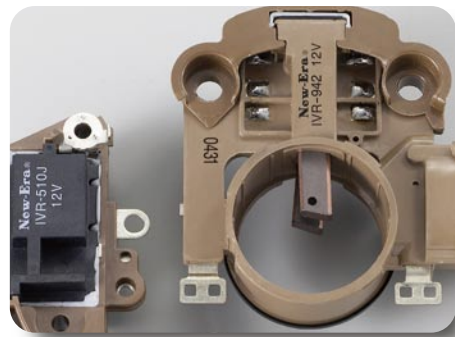

CHANGE!

Some of SS remain "JAPAN"

<http://www.newera.co.jp/>

New-Era Co., Ltd.