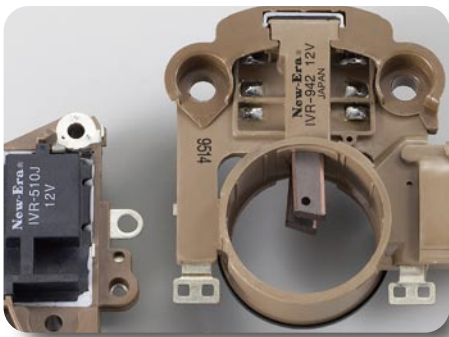

CHANGE!

Some of SS remain "JAPAN"

<http://www.newera.co.jp/>

New-Era Co., Ltd.