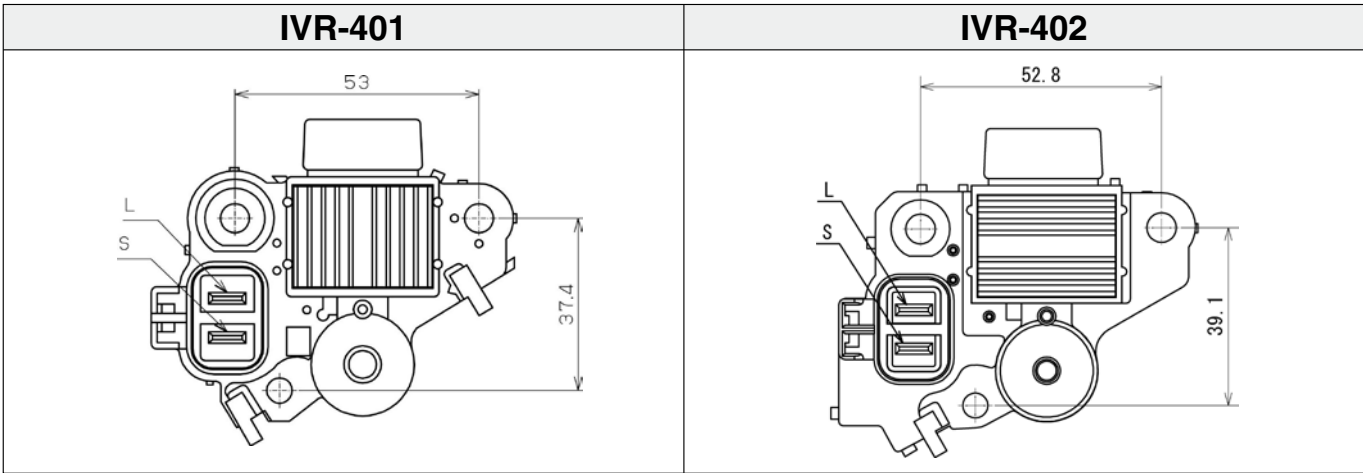

NEW PRODUCTS NP-186

Illustration	Ref. No.	Application	On Sale
<p>IVR-403 12V</p> 	<p>OK65B-18W63 OK71E-24520 OK711-24520</p>	<p>KIA BONGO WIDE BONGO HI BESTA RETONA</p>	<p>OCT.'10</p>
<p>IVR-404 12V</p> 	<p>93740796</p> <p>ALTERNATOR 12V 271910</p>	<p>DAEWOO MATIZ M100 '98~</p> <p>CHEVROLET SPARKS '98~</p>	<p>OCT.'10</p>
<p>IVR-405 12V</p> 	<p>37370-42000 37370-42540</p> <p>ALTERNATOR 12V 37300-42620 37300-42622 37300-42750 37300-42870 37300-42542</p>	<p>HYUNDAI PORTER GRACE GALLOPER</p>	<p>OCT.'10</p>

<http://www.newera.co.jp/>

DRAWING

CORRECTION

NEW PRODUCTS NP-185

Illustration	Ref. No.	Application
IVR-401 12V 	37370-22600 (TA500-C09001) 37370-22650 ALTERNATOR 12V 37300-22600 (AB180128) 37300-23600	HYUNDAI VERNA EF SONATA OPTIMA REGAL TUSCANI ACCENT ELANTRA TIBURON HYUNDAI COUPE TUCSON KIA LA VITA
IVR-402 12V 	37370-22200 ALTERNATOR 12V 37300-22200	HYUNDAI AVANTE TIBURON ELANTRA ACCENT