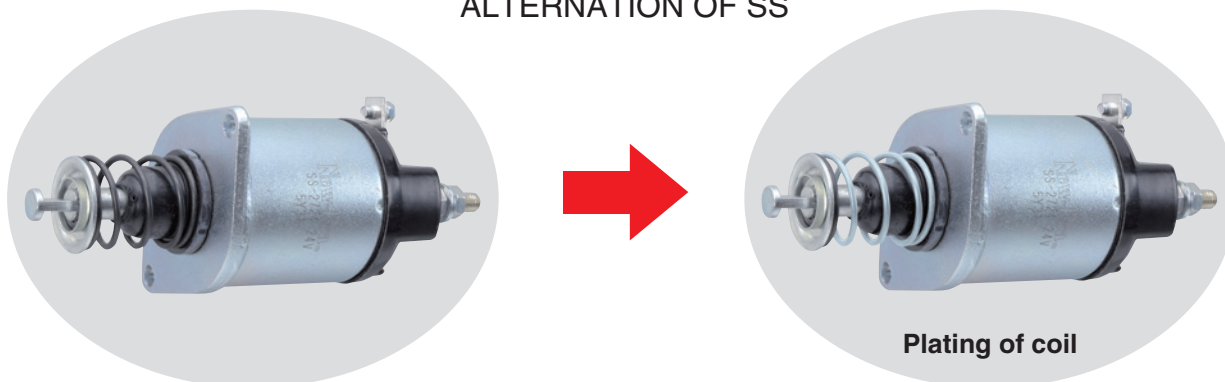

NEW PRODUCTS NP-244

New-Era No.	Ref. No.	Application	On Sale
SS-1551 24V  	STARTER 24V 5.5kw 2-057-241-7 (M009T62173)	VOLVO TRUCK FH12,FM12 (D12,D13) '98~	DEC.'16

INFORMATION

SIZE: 420 x 594 (mm)

<http://www.newera.co.jp/>

New-Era Co., Ltd.

INFORMATION

ALTERNATION OF SS

SS-2713, 2714, 2715, 2716, 2717, 2718
 SS-2719, 2720, 2721, 2722, 2723, 2724
 SS-2725, 2726, 2727, 2728, 2729, 2730

CORRECTION

MIC-H3064  114.5mm $\phi 22.5\text{mm}$	22448-31U05 22448-31U06 22448-31U15 22448-31U16	HONDA ACURA	MIC-H3064  114.5mm $\phi 22.5\text{mm}$	30520-R70-S01 30520-R70-A01	HONDA ACURA
	 20PCS./CARTON CARTON SIZE: 38×40×17cm (0.02584m ³) G/W:6.0kg	 20PCS./CARTON CARTON SIZE: 38×40×17cm (0.02584m ³) G/W:6.0kg			

Ref : Communication Site No.439(August. 2016)

DISCONTINUED PRODUCTS (VOLTAGE REGULATOR)

AVR-204	AVR-511	AVR-555
AVR-562	AVR-569	AVR-570
AVR-574	AVR-578	AVR-580
AVR-714	AVR-952	