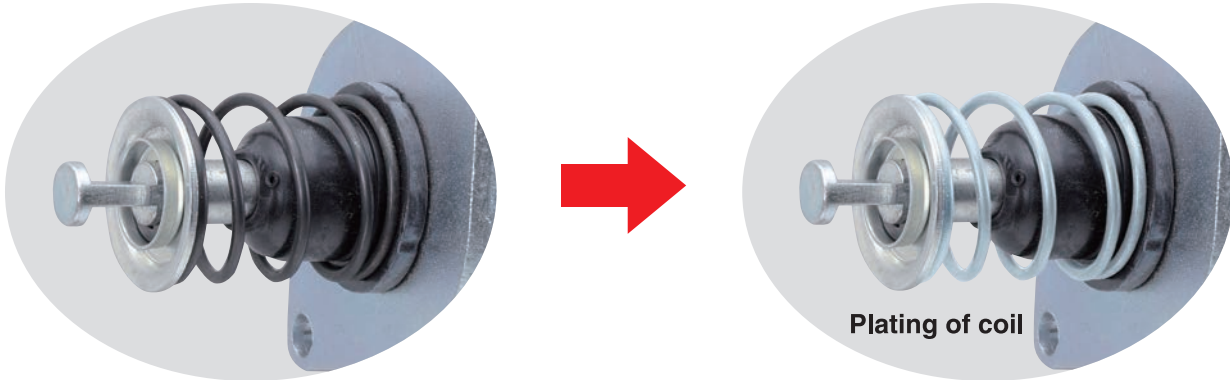

NEW PRODUCTS NP-264

New-Era No.

NFP-003JA

20PCS./CARTON
 CARTON SIZE:
 38×40×17cm(0.02584m³)
 G/W:8.0kg

Parts No.	Car Maker	Car Model	Model No.	Engine Model	Model Year	On Sale
23221-0A050	TOYOTA	PRADO	GRJ120/121	(1GR)	'05~'09	DEC.'08
23221-31050			VZJ120/121	(5VZ)	'02~'05	
23221-50100			RZJ120	(3RZ)	'02~'09	
23221-62060			TRJ120	(2TR)	'02~'09	
23221-75020		HILUX SURF	GNR215	(1GR)	'05~'09	
77020-08031			TRN120/121	(2TR)	'05~'09	
77020-0E012			RZN210	(3RZ)	'02~'05	
			TRN120/121	(2TR)	'02~'05	
			VZN210	(5VZ)	'02~'05	
42022-AG05A			HARRIER	ACU30/35	(2AZ)	
		KLUGER	MCU30/35	(1MZ)	'03~'06	
			ACU20/25	(2AZ)	'03~'07	
			MCU20/25	(1MZ)	'03~'07	
		SUBARU	LAGACY OUTBACK	BP	(EJ25,EZ30)	
	BP			(EJ25,EZ30)	'05~'09	

<http://www.newera.co.jp/>

New-Era Co., Ltd.

INFORMATION

ALTERNATION OF PLUNGER COIL PLATING

SS-1540 , 1541 , 1542 , 1543
SS-1544 , 1545 , 1546 , 1547
SS-1548 , 1549 , 2517

INTRODUCING **New-Era** "Beer Party"