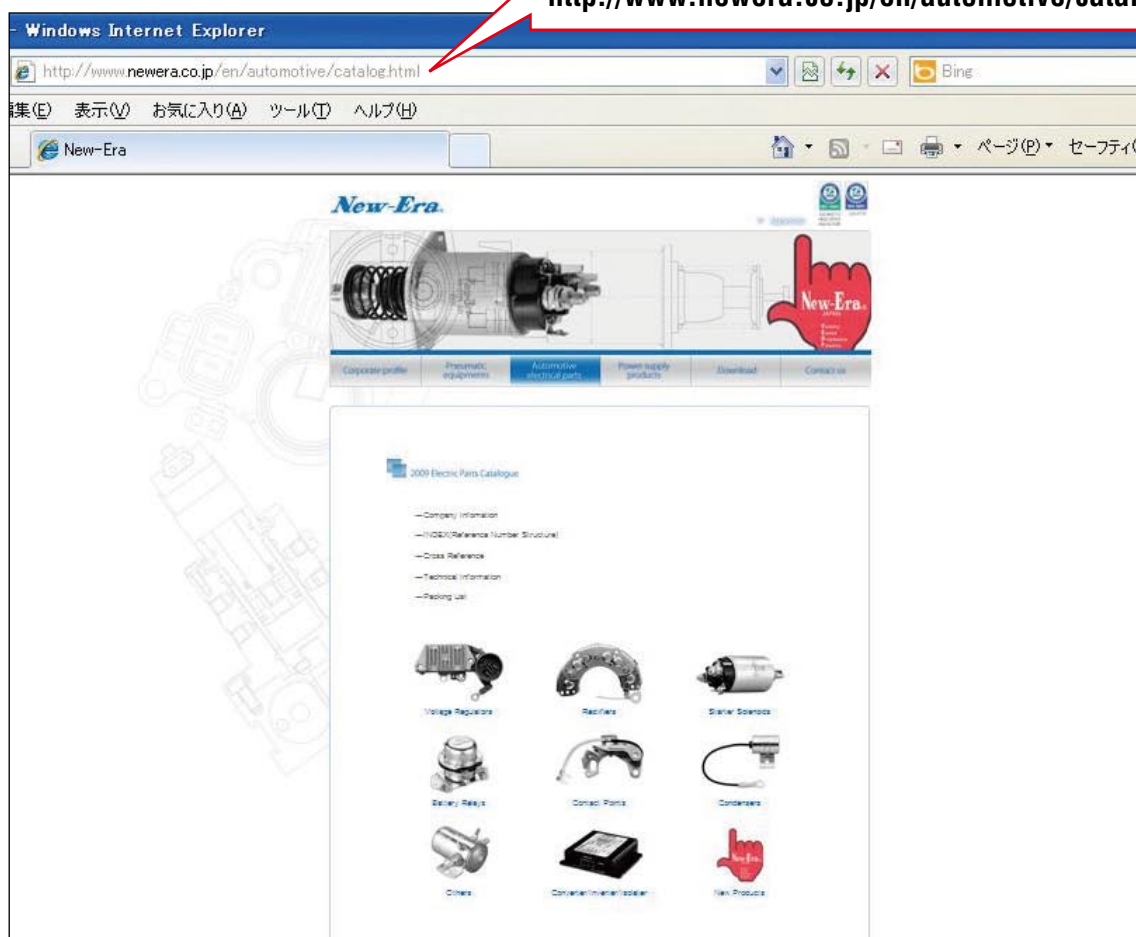

New-Era **NEW!!** Web Catalogue 2012

<http://www.newera.co.jp/en/automotive/catalog.html>